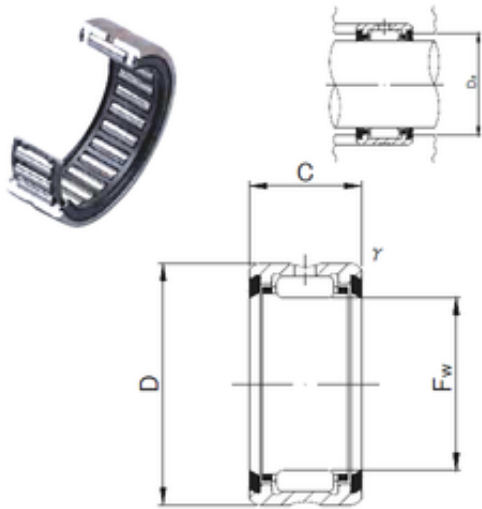

BEARING-SINGAPORE (PTE)LTD.

JNS RNA 6905UU needle roller bearings

Bearing No. RNA 6905UU

Size	30x42x30 mm
Bore Diameter	30 mm
Outer Diameter	42 mm
Width	30 mm
Fw	30 mm
D	42 mm
C	30 mm
r min.	0,3 mm
Da max.	40 mm
Weight	0,11 Kg
Basic dynamic load rating (C)	39,2 kN
Basic static load rating (C0)	58,6 kN

RNA 6905UU Bearing 2D drawings and 3D CAD models