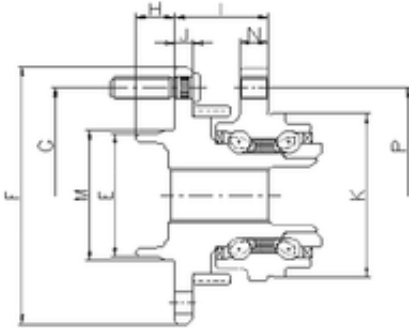

## ILJIN IJ123028 angular contact ball bearings

Bearing No. IJ123028

P	112 mm
I	35,9 mm
E	63,2 mm
F	139 mm
G	108 mm
H	17,8 mm
J	11,2 mm
K	85,4 mm
M	70,92 mm
N	14,3 mm
1	Wheel Bearing

IJ123028 Bearing 2D drawings and 3D CAD models