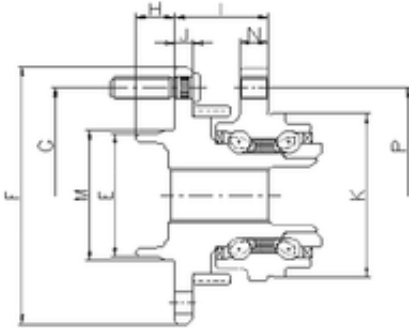

BEARING-SINGAPORE (PTE)LTD.

ILJIN IJ123001 angular contact ball bearings

Bearing No. IJ123001

I	65 mm
E	57 mm
F	138 mm
G	100 mm
H	12,5 mm
J	8 mm
K	61 mm
M	57,49 mm
N	7,5 mm
1	Wheel Bearing

IJ123001 Bearing 2D drawings and 3D CAD models