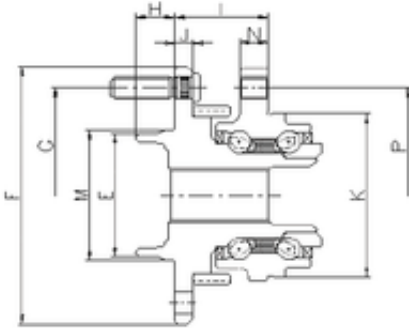

BEARING-SINGAPORE (PTE)LTD.

ILJIN IJ123034 angular contact ball bearings

Bearing No. IJ123034

P	120,6 mm
I	47,19 mm
E	70,1 mm
F	144 mm
G	120,83 mm
H	20 mm
J	9 mm
K	83,5 mm
M	70,5 mm
N	17 mm
1	Wheel Bearing

IJ123034 Bearing 2D drawings and 3D CAD models