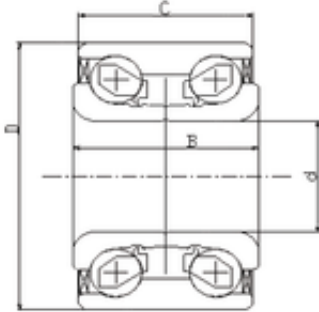

BEARING-SINGAPORE (PTE)LTD.

38 mm x 72 mm x 36 mm ILJIN IJ141001
angular contact ball bearings

Bearing No. IJ141001

Size	38x72x36 mm
Bore Diameter	38 mm
Outer Diameter	72 mm
Width	36 mm
d	38 mm
D	72 mm
B	36 mm
C	33 mm

IJ141001 Bearing 2D drawings and 3D CAD models