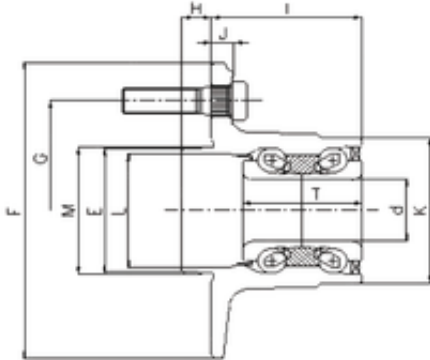

BEARING-SINGAPORE (PTE)LTD.

ILJIN IJ112029 angular contact ball bearings

Bearing No. IJ112029

Bore Diameter	32 mm
d	32 mm
I	50,5 mm
K	74 mm
E	67 mm
F	139 mm
G	114,3 mm
H	19 mm
J	9 mm
L	57,7 mm
M	57,7 mm
T	42 mm

IJ112029 Bearing 2D drawings and 3D CAD models