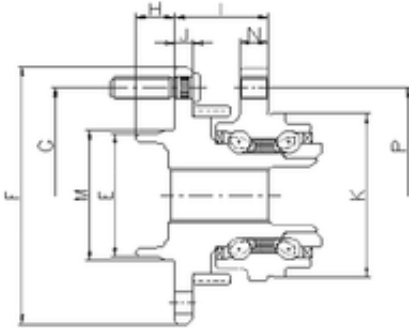

## ILJIN IJ113010 angular contact ball bearings

Bearing No. IJ113010

P	100 mm
I	59 mm
E	67 mm
F	149 mm
G	114,3 mm
H	14 mm
J	9 mm
K	73 mm
M	76 mm
N	9 mm
1	Wheel Bearing

IJ113010 Bearing 2D drawings and 3D CAD models