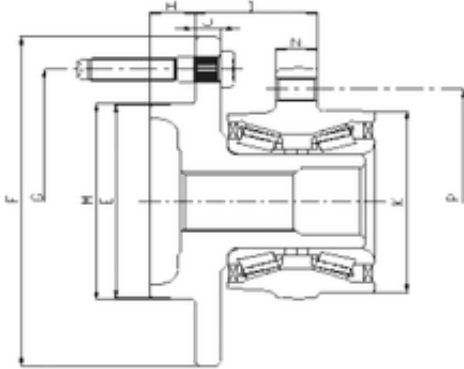

BEARING-SINGAPORE (PTE)LTD.

ILJIN IJ223077 angular contact ball bearings

Bearing No. IJ223077

P	140 mm
I	54,3 mm
E	12090 mm
F	205 mm
G	165,1 mm
H	19,9 mm
J	11,7 mm
K	112,8 mm
M	121,96 mm
N	18,3 mm
1	Wheel Bearing

IJ223077 Bearing 2D drawings and 3D CAD models