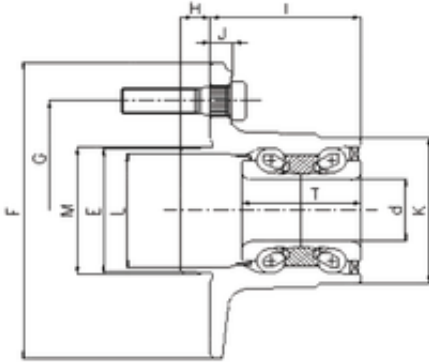

BEARING-SINGAPORE (PTE)LTD.

ILJIN IJ112033 angular contact ball bearings

Bearing No. IJ112033

Bore Diameter	32 mm
d	32 mm
I	50,5 mm
K	74 mm
E	67 mm
F	139 mm
G	114,3 mm
H	14 mm
J	9 mm
L	58,7 mm
M	57,7 mm
T	48 mm

IJ112033 Bearing 2D drawings and 3D CAD models