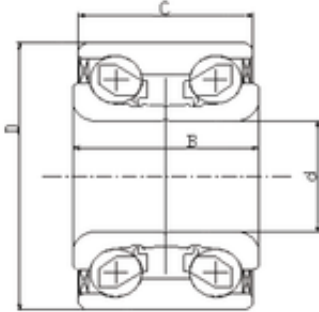

BEARING-SINGAPORE (PTE)LTD.

42 mm x 82 mm x 36 mm ILJIN IJ131006
angular contact ball bearings

Bearing No. IJ131006

Size	42x82x36 mm
Bore Diameter	42 mm
Outer Diameter	82 mm
Width	36 mm
d	42 mm
D	82 mm
B	36 mm
C	36 mm

IJ131006 Bearing 2D drawings and 3D CAD models