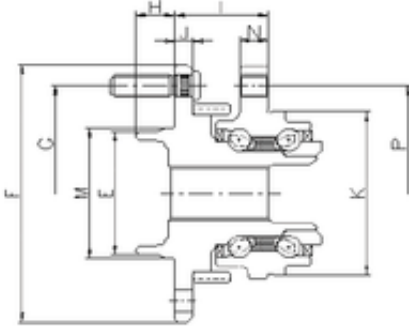

BEARING-SINGAPORE (PTE)LTD.

ILJIN IJ123026 angular contact ball bearings

Bearing No. IJ123026

P	116 mm
I	42,06 mm
E	71,3 mm
F	145,5 mm
G	114,3 mm
H	20 mm
J	9,06 mm
K	91 mm
M	73,28 mm
N	13,5 mm
1	Wheel Bearing

IJ123026 Bearing 2D drawings and 3D CAD models