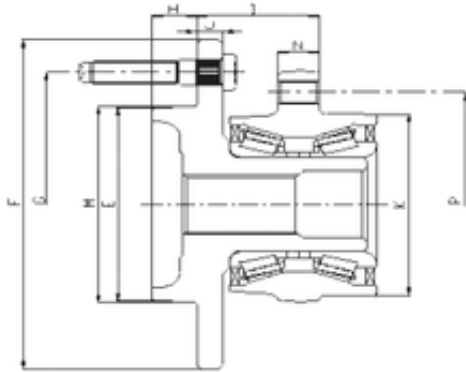

## ILJIN IJ223047 angular contact ball bearings

Bearing No. IJ223047

P	140 mm
I	65,2 mm
E	116,69 mm
F	199,3 mm
G	165,1 mm
H	19 mm
J	10 mm
K	105,8 mm
M	117,89 mm
N	18,3 mm
1	Wheel Bearing

IJ223047 Bearing 2D drawings and 3D CAD models