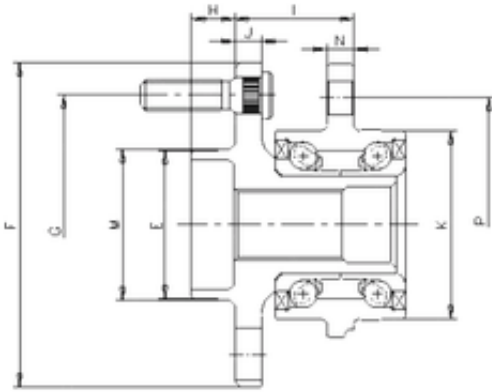

BEARING-SINGAPORE (PTE)LTD.

ILJIN IJ123014 angular contact ball bearings

Bearing No. IJ123014

P	102 mm
I	42,18 mm
E	57 mm
F	125 mm
G	100 mm
H	17,8 mm
J	8 mm
K	71 mm
M	57,77 mm
N	8 mm
1	Wheel Bearing

IJ123014 Bearing 2D drawings and 3D CAD models