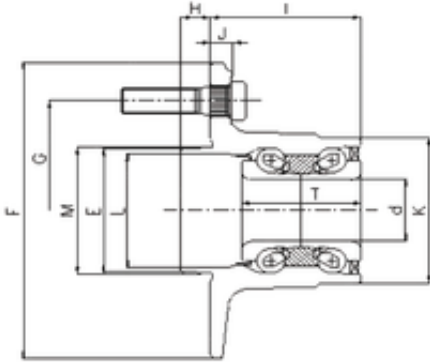

## ILJIN IJ132001 angular contact ball bearings

Bearing No. IJ132001

Bore Diameter	30 mm
d	30 mm
I	42,5 mm
K	69,6 mm
E	56,96 mm
F	120 mm
G	100 mm
H	19 mm
J	10 mm
L	51,8 mm
M	64,95 mm

IJ132001 Bearing 2D drawings and 3D CAD models