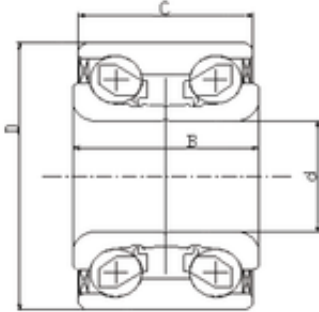

BEARING-SINGAPORE (PTE)LTD.

43 mm x 76 mm x 43 mm ILJIN IJ141005
angular contact ball bearings

Bearing No. IJ141005

Size	43x76x43 mm
Bore Diameter	43 mm
Outer Diameter	76 mm
Width	43 mm
d	43 mm
D	76 mm
B	43 mm
C	43 mm

IJ141005 Bearing 2D drawings and 3D CAD models