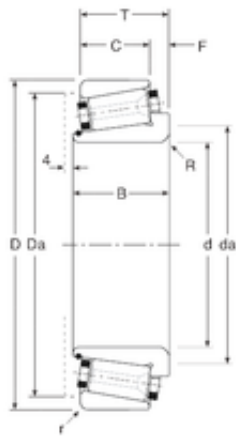

BEARING-SINGAPORE (PTE)LTD.

93,663 mm x 158,75 mm x 33,75 mm Gamet
131093X/131158X tapered roller bearings

Bearing No. 131093X/131158X

Size	93.663x158.75x35 mm
Bore Diameter	93,663 mm
Outer Diameter	158,75 mm
Width	35 mm
d	93,663 mm
D	158,75 mm
T	35 mm
B	33,75 mm
C	28,5 mm
r	3 mm
F	6,5 mm
R	2,5 mm
Da	137 mm
da	110 mm
Weight	2,08 Kg

131093X/131158X Bearing 2D drawings and 3D CAD models