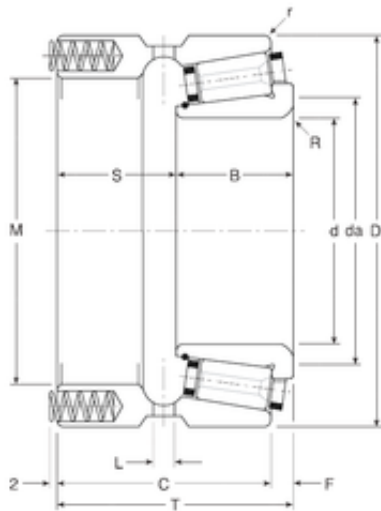

## BEARING-SINGAPORE (PTE)LTD.

234,95 mm x 330 mm x 55 mm Gamet  
244234X/244330P tapered roller bearings

Bearing No. 244234X/244330P

244234X/244330P Bearing 2D drawings and 3D CAD models

Size	234.95x330x106.12 mm
Bore Diameter	234,95 mm
Outer Diameter	330 mm
Width	106,12 mm
d	234,95 mm
D	330 mm
T	106,12 mm
B	55 mm
C	90,24 mm
r	3 mm
F	15,88 mm
L	12 mm
M	282 mm
R	6 mm
S	51,12 mm
da	265 mm
Weight	21 Kg