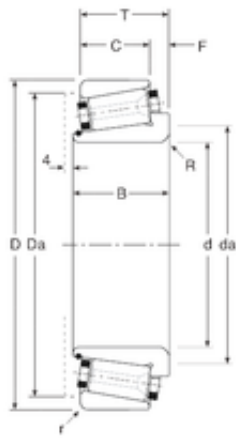

# BEARING-SINGAPORE (PTE)LTD.

45 mm x 85 mm x 24,5 mm Gamet  
112045/112085 tapered roller bearings

Bearing No. 112045/112085

Size	45x85x20.63 mm
Bore Diameter	45 mm
Outer Diameter	85 mm
Width	20,63 mm
d	45 mm
D	85 mm
T	20,63 mm
B	24,5 mm
C	17,46 mm
r	2 mm
F	3,17 mm
R	2 mm
Da	76 mm
da	55 mm
Weight	0,45 Kg

112045/112085 Bearing 2D drawings and 3D CAD models