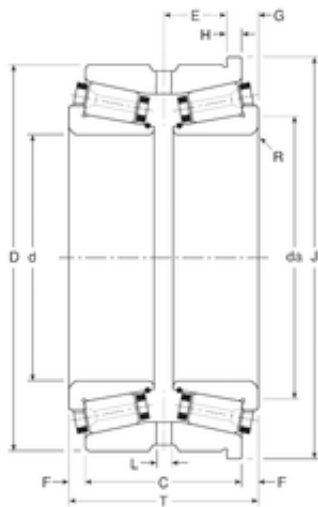

## Gamet 120063X/120110H tapered roller bearings

Bearing No. 120063X/120110H

Size	63.5x110x73 mm
Bore Diameter	63,5 mm
Outer Diameter	110 mm
Width	73 mm
d	63,5 mm
D	110 mm
T	73 mm
C	60,3 mm
E	25,39 mm
F	6,35 mm
G	11,11 mm
H	4,76 mm
J	114,76 mm
L	8 mm
R	2,5 mm
da	75 mm
Weight	2,29 Kg

120063X/120110H Bearing 2D drawings and 3D CAD models