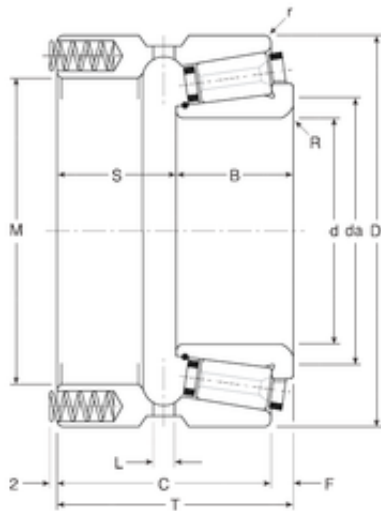

# BEARING-SINGAPORE (PTE)LTD.

118 mm x 180,975 mm x 50 mm Gamet  
181118/181180XP tapered roller bearings

Bearing No. 181118/181180XP

|                |                     |
|----------------|---------------------|
| Size           | 118x180.975x95.3 mm |
| Bore Diameter  | 118 mm              |
| Outer Diameter | 180,975 mm          |
| Width          | 95,3 mm             |
| d              | 118 mm              |
| D              | 180,975 mm          |
| T              | 95,3 mm             |
| B              | 50 mm               |
| C              | 82,6 mm             |
| r              | 1 mm                |
| F              | 12,7 mm             |
| L              | 10 mm               |
| M              | 146 mm              |
| R              | 3,5 mm              |
| S              | 45,3 mm             |
| da             | 136 mm              |
| Weight         | 6,57 Kg             |

181118/181180XP Bearing 2D drawings and 3D CAD models