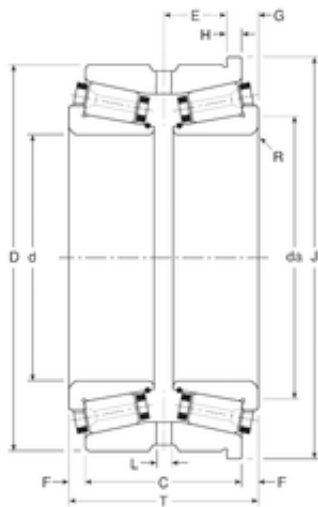

BEARING-SINGAPORE (PTE)LTD.

Gamet 115177X/115227XH tapered roller bearings

Bearing No. 115177X/115227XH

Size	177.8x227.013x75 mm
Bore Diameter	177,8 mm
Outer Diameter	227,013 mm
Width	75 mm
d	177,8 mm
D	227,013 mm
T	75 mm
C	63,48 mm
E	25,74 mm
F	5,76 mm
G	11,76 mm
H	6 mm
J	233 mm
L	10 mm
R	1,5 mm
da	192 mm
Weight	6,15 Kg

115177X/115227XH Bearing 2D drawings and 3D CAD models