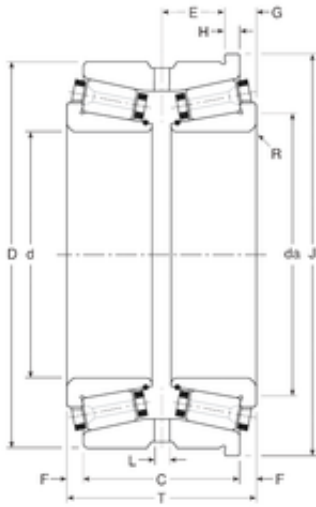

## Gamet 101041X/101080H tapered roller bearings

Bearing No. 101041X/101080H

Size	41.275x80x57 mm
Bore Diameter	41,275 mm
Outer Diameter	80 mm
Width	57 mm
d	41,275 mm
D	80 mm
T	57 mm
C	45,5 mm
E	18,75 mm
F	5,75 mm
G	9,75 mm
H	4 mm
J	84 mm
L	5 mm
R	2 mm
da	52 mm
Weight	0,865 Kg

101041X/101080H Bearing 2D drawings and 3D CAD models