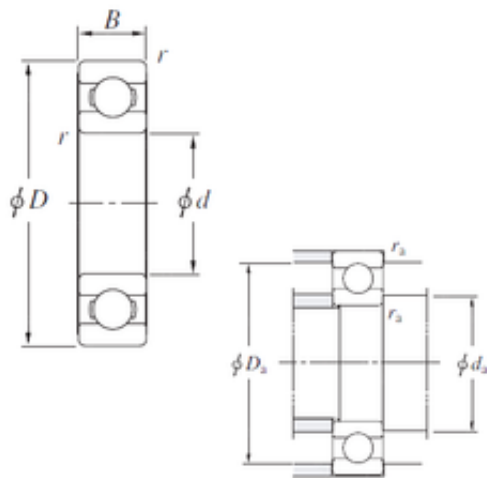

BEARING-SINGAPORE (PTE)LTD.

6944 KOYO Single-row deep groove ball bearings

Bearing No. 6944

Size	220x300x38 mm
Bore Diameter	220 mm
Outer Diameter	300 mm
Width	38 mm
d	220 mm
D	300 mm
B	38 mm
C	38 mm
r min.	2,1 mm
da min.	231 mm
Da max.	289 mm
ra max.	2 mm
Weight	7,9 Kg
Basic dynamic load rating (C)	160 kN
Basic static load rating (C0)	180 kN
(Grease) Lubrication Speed	1900 r/min
(Oil) Lubrication Speed	2200 r/min
Bearing No.	6944
r(min)	2.1
Cr	201
C0r	180
Cu	5.85
f0	16.4
Grease lub.	1900
Oil lub.	2200

6944 Bearing 2D drawings and 3D CAD models

BEARING-SINGAPORE (PTE)LTD.

da(min)	231
Da(max)	289
ra(max)	2
(Refer.)Mass(kg)	7.90