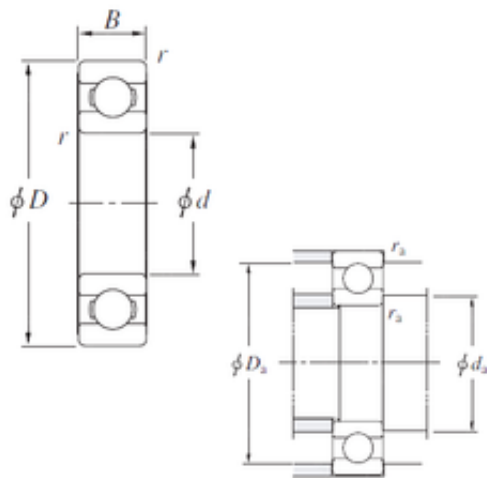

BEARING-SINGAPORE (PTE)LTD.

6838 Bearing 2D drawings and 3D CAD models

6838 KOYO Single-row deep groove ball bearings

Bearing No. 6838

Size	190x240x24 mm
Bore Diameter	190 mm
Outer Diameter	240 mm
Width	24 mm
d	190 mm
D	240 mm
B	24 mm
C	24 mm
r min.	1,5 mm
da min.	198 mm
Da max.	232 mm
ra max.	1,5 mm
Weight	2,6 Kg
Basic dynamic load rating (C)	73,1 kN
Basic static load rating (C0)	88,1 kN
(Grease) Lubrication Speed	2400 r/min
(Oil) Lubrication Speed	2800 r/min
Category	Bearings
Inventory	0.0
Manufacturer Name	KOYO
Minimum Buy Quantity	N/A
Weight / US pound	5.73
Product Group	B00308
Bearing No.	6838
r(min)	1.5

BEARING-SINGAPORE (PTE)LTD.

Cr	91.4
C0r	88.1
Cu	3.10
f0	16.1
Grease lub.	2400
Oil lub.	2800
da(min)	198
Da(max)	232
ra(max)	1.5
(Refer.)Mass(kg)	2.60