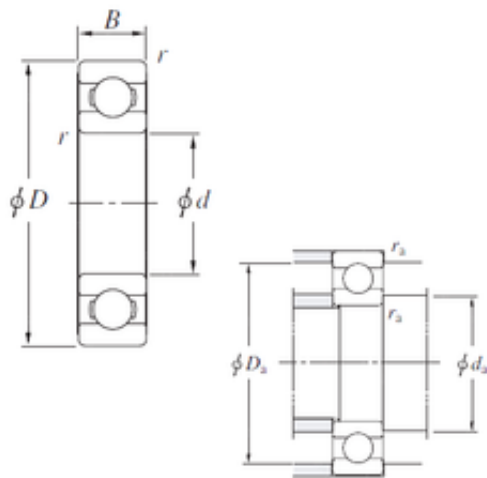

BEARING-SINGAPORE (PTE)LTD.

16036 KOYO Single-row deep groove ball bearings

Bearing No. 16036

Size	180x280x31 mm
Bore Diameter	180 mm
Outer Diameter	280 mm
Width	31 mm
d	180 mm
D	280 mm
B	31 mm
C	31 mm
r min.	2 mm
da min.	189 mm
Da max.	271 mm
ra max.	2 mm
Weight	7,55 Kg
Basic dynamic load rating (C)	135 kN
Basic static load rating (C0)	148 kN
(Grease) Lubrication Speed	2100 r/min
(Oil) Lubrication Speed	2500 r/min
Bearing No.	16036
r(min)	2
Cr	169
C0r	148
Cu	5.15
f0	16.4
Grease lub.	2100
Oil lub.	2500

16036 Bearing 2D drawings and 3D CAD models

BEARING-SINGAPORE (PTE)LTD.

da(min)	189
Da(max)	271
ra(max)	2
(Refer.)Mass(kg)	7.55