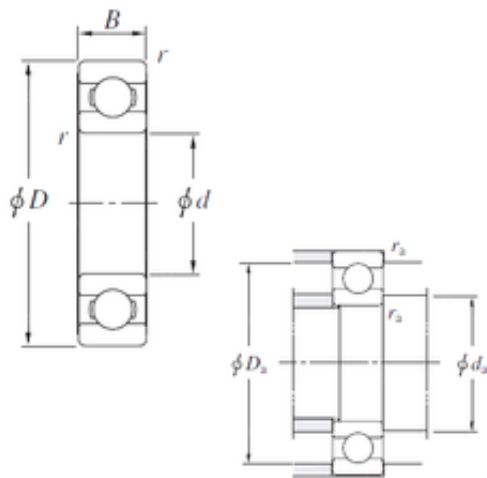

BEARING-SINGAPORE (PTE)LTD.

16034 KOYO Single-row deep groove ball bearings

Bearing No. 16034

Size	170x260x28 mm
Bore Diameter	170 mm
Outer Diameter	260 mm
Width	28 mm
d	170 mm
D	260 mm
B	28 mm
C	28 mm
r min.	1,5 mm
da min.	178 mm
Da max.	252 mm
ra max.	1,5 mm
Weight	5,75 Kg
Basic dynamic load rating (C)	114 kN
Basic static load rating (C0)	127 kN
(Grease) Lubrication Speed	2300 r/min
(Oil) Lubrication Speed	2700 r/min
Bearing No.	16034
r(min)	1.5
Cr	142
C0r	127
Cu	4.45
f0	16.5
Grease lub.	2300
Oil lub.	2700

16034 Bearing 2D drawings and 3D CAD models

BEARING-SINGAPORE (PTE)LTD.

da(min)	178
Da(max)	252
ra(max)	1.5
(Refer.)Mass(kg)	5.75