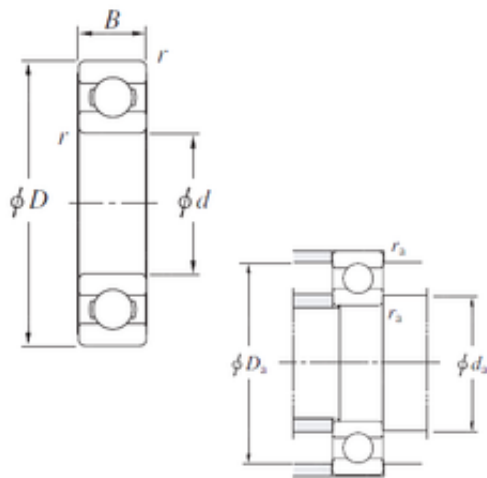

BEARING-SINGAPORE (PTE)LTD.

6024 KOYO Single-row deep groove ball bearings

Bearing No. 6024

6024 Bearing 2D drawings and 3D CAD models

Size	120x180x28 mm
Bore Diameter	120 mm
Outer Diameter	180 mm
Width	28 mm
d	120 mm
D	180 mm
B	28 mm
C	28 mm
r min.	2 mm
da min.	129 mm
Da max.	171 mm
ra max.	2 mm
Weight	2,07 Kg
Basic dynamic load rating (C)	85 kN
Basic static load rating (C0)	79,3 kN
(Grease) Lubrication Speed	3600 r/min
(Oil) Lubrication Speed	4200 r/min
Category	Single Row Ball Bearings
Inventory	0.0
Manufacturer Name	KOYO
Minimum Buy Quantity	N/A
Weight / Kilogram	2.281
Product Group	B00308
Enclosure	Open
Precision Class	ABEC 1 ISO P0

BEARING-SINGAPORE (PTE)LTD.

Maximum Capacity / Filling Slot	No
Rolling Element	Ball Bearing
Snap Ring	No
Internal Special Features	No
Cage Material	Steel
Internal Clearance	C0-Medium
Inch - Metric	Metric
Long Description	120MM Bore; 180MM Outside Diameter; 28MM Outer Race Diameter; Open; Ball Bearing; ABEC 1 ISO P0; No Filling Slot; No Snap Ring; No Internal Special Features
Category	Single Row Ball Bearing
UNSPSC	31171504
Harmonized Tariff Code	8482.10.50.68
Noun	Bearing
Keyword String	Ball
Manufacturer URL	http://www.koyousa.com
Manufacturer Item Number	6024
Weight / LBS	5.024
Bore	4.724 Inch 120 Millimeter
Outside Diameter	7.087 Inch 180 Millimeter
Outer Race Width	1.102 Inch 28 Millimeter
Bearing No.	6024
r(min)	2
Cr	106
C0r	79.3
Cu	3.60
f0	15.9
Grease lub.	3600
Oil lub.	4200

BEARING-SINGAPORE (PTE)LTD.

da(min)	129
Da(max)	171
ra(max)	2
(Refer.)Mass(kg)	2.07