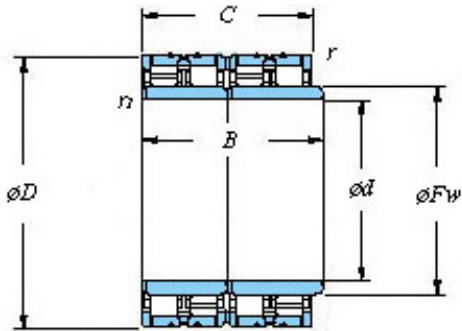

BEARING-SINGAPORE (PTE)LTD.

4CR545 KOYO Four-row cylindrical roller bearings

Bearing No. 4CR545

■ Mounting dimensions

Housing chamfer
Shaft chamfer

4CR545 Bearing 2D drawings and 3D CAD models

Bearing No.	4CR545
d	545
D	810
B	580
r(min)	6
Cr	14100
C0r	32100
Cu	2820
Fw	614
C	580
r1(min)	6
da(min)	573
Da(max)	782
Da(min)	744
ra(max)	5
rb(max)	5
(Refer.) Mass(kg)	1090