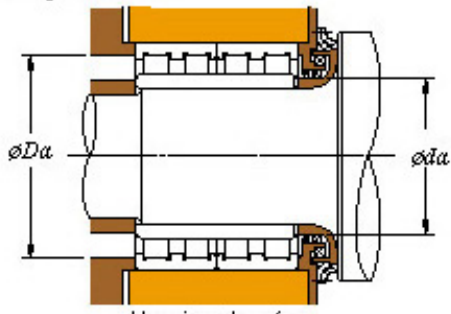

BEARING-SINGAPORE (PTE)LTD.

4CR545 KOYO Four-row cylindrical roller bearings

Bearing No. 4CR545

■ Mounting dimensions

Housing chamfer
Shaft chamfer

4CR545 Bearing 2D drawings and 3D CAD models

Bearing No.	4CR545
d	545
D	810
B	580
r(min)	6
Cr	14100
C0r	32100
Cu	2820
Fw	614
C	580
r1(min)	6
da(min)	573
Da(max)	782
Da(min)	744
ra(max)	5
rb(max)	5
(Refer.) Mass(kg)	1090