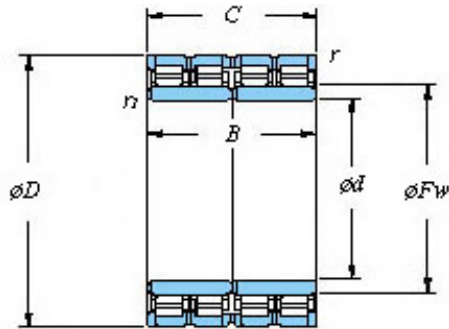

BEARING-SINGAPORE (PTE)LTD.

■ Mounting dimensions

104FC68450W Bearing 2D drawings and 3D CAD models

104FC68450W KOYO Four-row cylindrical roller bearings

Bearing No. 104FC68450W

Bearing No.	104FC68450W
d	520
D	680
B	450
r(min)	5
Cr	8370
C0r	22300
Cu	1980
Fw	562
C	450
r1(min)	5
da(min)	542
Da(max)	658
Da(min)	642
ra(max)	4
rb(max)	4
(Refer.)Mass(kg)	435