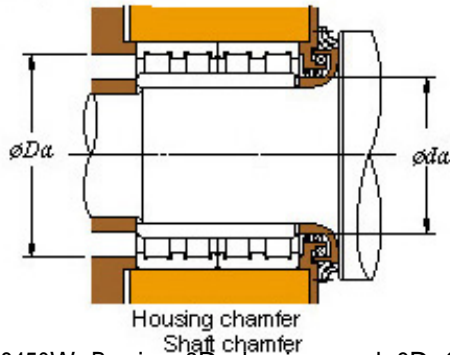

BEARING-SINGAPORE (PTE)LTD.

■ Mounting dimensions

104FC68450W Bearing 2D drawings and 3D CAD models

104FC68450W KOYO Four-row cylindrical roller bearings

Bearing No. 104FC68450W

Bearing No.	104FC68450W
d	520
D	680
B	450
r(min)	5
Cr	8370
C0r	22300
Cu	1980
Fw	562
C	450
r1(min)	5
da(min)	542
Da(max)	658
Da(min)	642
ra(max)	4
rb(max)	4
(Refer.)Mass(kg)	435