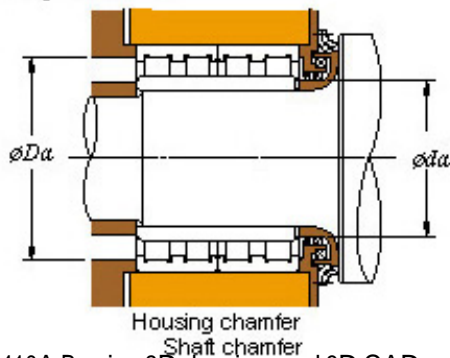

BEARING-SINGAPORE (PTE)LTD.

84FC60410A KOYO Four-row cylindrical roller bearings

Bearing No. 84FC60410A

■ Mounting dimensions

84FC60410A Bearing 2D drawings and 3D CAD models

Bearing No.	84FC60410A
d	418.5
D	600
B	410
r(min)	5
Cr	7120
C0r	15700
Cu	1500
Fw	470
C	410
r1(min)	5
da(min)	441
Da(max)	578
Da(min)	560
ra(max)	4
rb(max)	4
(Refer.) Mass(kg)	385