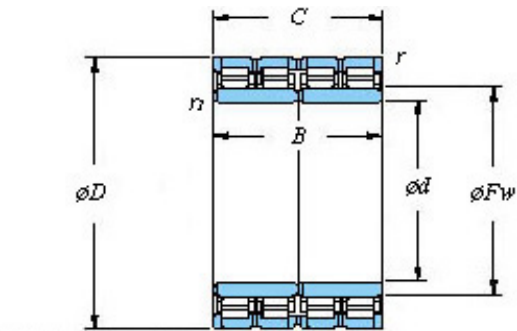

BEARING-SINGAPORE (PTE)LTD.

84FC60410A KOYO Four-row cylindrical roller bearings

Bearing No. 84FC60410A

■ Mounting dimensions

84FC60410A Bearing 2D drawings and 3D CAD models

Bearing No.	84FC60410A
d	418.5
D	600
B	410
r(min)	5
Cr	7120
C0r	15700
Cu	1500
Fw	470
C	410
r1(min)	5
da(min)	441
Da(max)	578
Da(min)	560
ra(max)	4
rb(max)	4
(Refer.) Mass(kg)	385