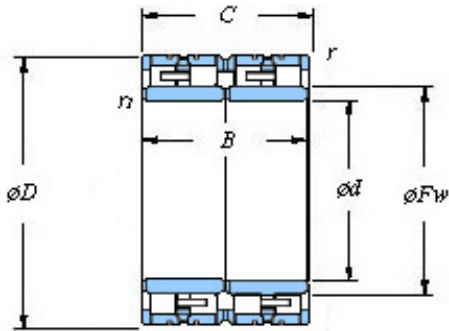

# BEARING-SINGAPORE (PTE)LTD.

■ Mounting dimensions

76FC54340W Bearing 2D drawings and 3D CAD models

## 76FC54340W KOYO Four-row cylindrical roller bearings

Bearing No. 76FC54340W

Bearing No.	76FC54340W
d	380
D	540
B	340
r(min)	4
Cr	4940
C0r	10300
Cu	1010
Fw	422
C	340
r1(min)	4
da(min)	398
Da(max)	522
Da(min)	502
ra(max)	3
rb(max)	3
(Refer.)Mass(kg)	256