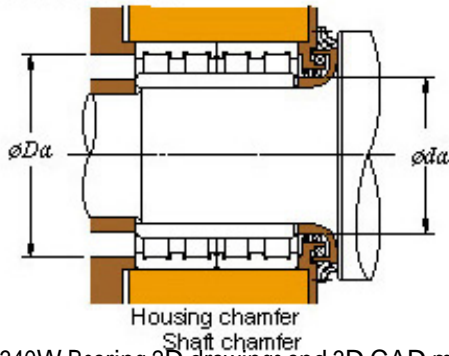

# BEARING-SINGAPORE (PTE)LTD.

■ Mounting dimensions

76FC54340W Bearing 2D drawings and 3D CAD models

## 76FC54340W KOYO Four-row cylindrical roller bearings

Bearing No. 76FC54340W

Bearing No.	76FC54340W
d	380
D	540
B	340
r(min)	4
Cr	4940
C0r	10300
Cu	1010
Fw	422
C	340
r1(min)	4
da(min)	398
Da(max)	522
Da(min)	502
ra(max)	3
rb(max)	3
(Refer.)Mass(kg)	256