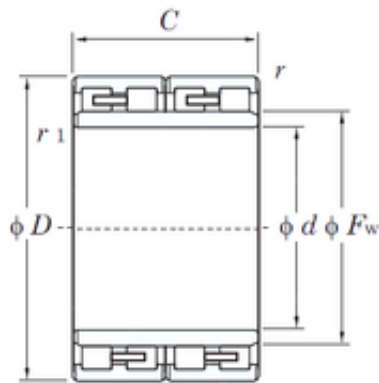

## 313822 KOYO Four-row cylindrical roller bearings

Bearing No. 313822

|                               |                |
|-------------------------------|----------------|
| Size                          | 280x390x220 mm |
| Bore Diameter                 | 280 mm         |
| Outer Diameter                | 390 mm         |
| Width                         | 220 mm         |
| d                             | 280 mm         |
| Fw                            | 312 mm         |
| D                             | 390 mm         |
| B                             | 220 mm         |
| C                             | 220 mm         |
| r min.                        | 3 mm           |
| r1 min.                       | 3 mm           |
| Weight                        | 81.8 Kg        |
| Basic dynamic load rating (C) | 2070 kN        |
| Bearing No.                   | 313822         |
| r(min)                        | 3              |
| Cr                            | 2220           |
| C0r                           | 4640           |
| Cu                            | 501            |
| r1(min)                       | 3              |
| da(min)                       | 294            |
| Da(max)                       | 376            |
| Da(min)                       | 362            |
| ra(max)                       | 2.5            |
| rb(max)                       | 2.5            |
| (Refer.) Mass(kg)             | 81.8           |