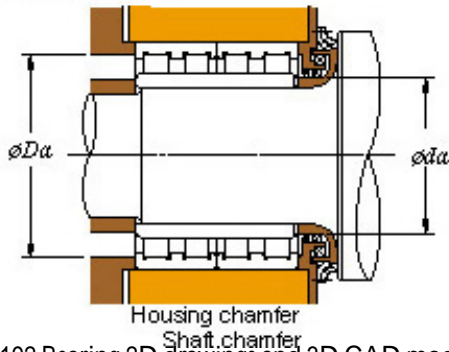

BEARING-SINGAPORE (PTE)LTD.

42FC29192 KOYO Four-row cylindrical roller bearings

Bearing No. 42FC29192

■ Mounting dimensions

42FC29192 Bearing 2D drawings and 3D CAD models

Bearing No.	42FC29192
d	210
D	290
B	192
r(min)	2.1
Cr	1560
C0r	3270
Cu	372
Fw	236
C	192
r1(min)	2.1
da(min)	222
Da(max)	278
Da(min)	274
ra(max)	2
rb(max)	2
(Refer.) Mass(kg)	38.1