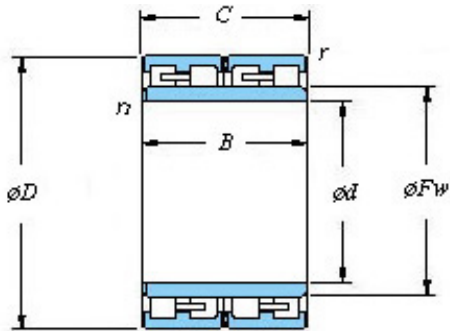

BEARING-SINGAPORE (PTE)LTD.

42FC29192 KOYO Four-row cylindrical roller bearings

Bearing No. 42FC29192

■ Mounting dimensions

42FC29192 Bearing 2D drawings and 3D CAD models

Bearing No.	42FC29192
d	210
D	290
B	192
r(min)	2.1
Cr	1560
C0r	3270
Cu	372
Fw	236
C	192
r1(min)	2.1
da(min)	222
Da(max)	278
Da(min)	274
ra(max)	2
rb(max)	2
(Refer.) Mass(kg)	38.1