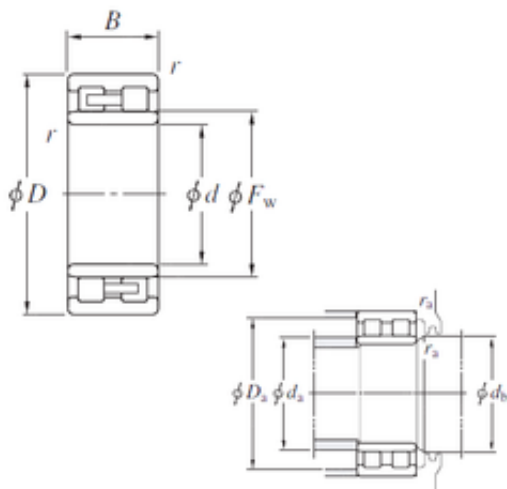

BEARING-SINGAPORE (PTE)LTD.

102DC75356 KOYO Double-row cylindrical roller bearings

Bearing No. 102DC75356

Size	508x749.3x355.6 mm
Bore Diameter	508 mm
Outer Diameter	749,3 mm
Width	355,6 mm
d	508 mm
Fw	566 mm
D	749,3 mm
B	355,6 mm
r min.	6 mm
da min.	532 mm
da max	560 mm
Da max.	725 mm
db min	573 mm
ra max.	5 mm
Weight	540 Kg
Basic dynamic load rating (C)	7350 kN

102DC75356 Bearing 2D drawings and 3D CAD models