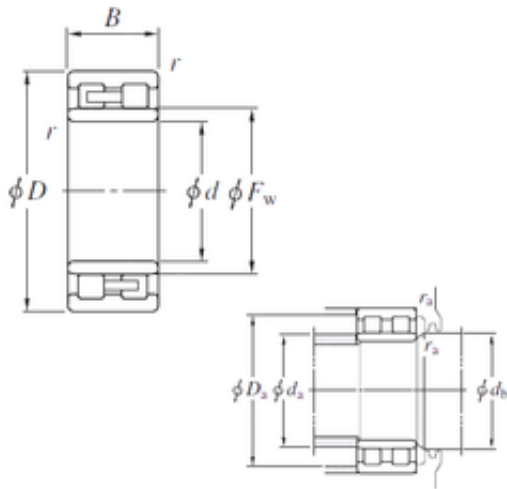

BEARING-SINGAPORE (PTE)LTD.

100DC72300B KOYO Double-row cylindrical roller bearings

Bearing No. 100DC72300B

Size	500x720x300 mm
Bore Diameter	500 mm
Outer Diameter	720 mm
Width	300 mm
d	500 mm
Fw	556 mm
D	720 mm
B	300 mm
r min.	7 mm
da min.	532 mm
da max	551 mm
Da max.	688 mm
db min	561 mm
ra max.	5,5 mm
Weight	405 Kg
Basic dynamic load rating (C)	5580 kN

100DC72300B Bearing 2D drawings and 3D CAD models